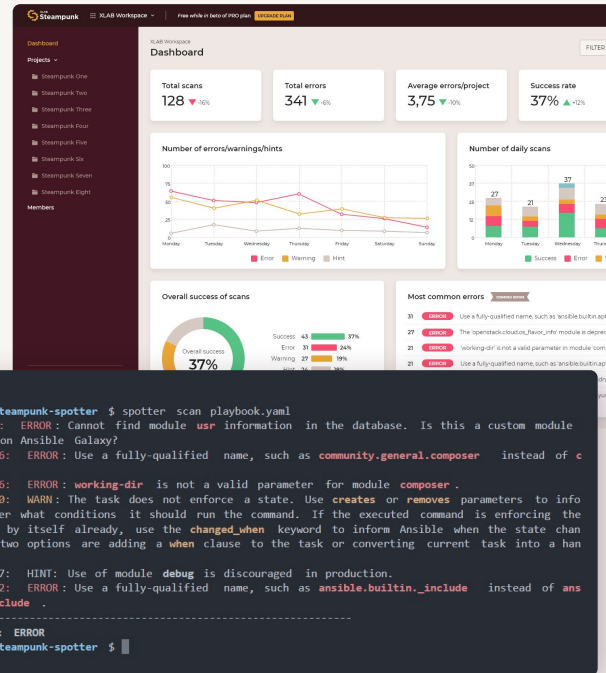

Trustable Automation

Steampunk Spotter provides an Assisted Automation Writing tool that analyzes and offers recommendations for your Ansible Playbooks. Reduce risks and speed up automation.

Easily upgrade to the latest Ansible version

Check if your playbooks are compatible with the latest Ansible version and get recommendations on potential issues while updating your environment.

Optimize your automation

Enhance your automation with improved playbooks that guarantee reliable execution. Reduce dev/test time and eliminate errors.

Achieve secure playbook execution

Understand what will happen when you run the playbooks to minimize security risks while following security best practices on automation.

Go beyond simple syntax checks

By understanding the context of Ansible Playbooks and Collections, Spotter knows what you want to achieve and helps you get there faster.